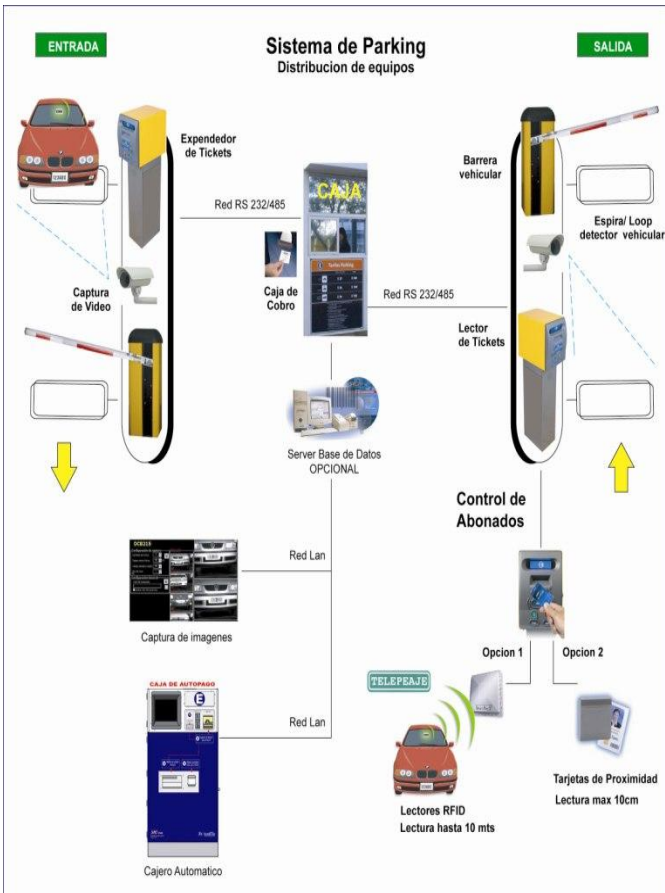

## CONTROL OF PERIPHERALS

- Designed as a service (PC does not need to be logged on)
- Log of the access of peripheral events.

## REMOTE SUPERVISION

- Remote management entrance and exit incorporated through Ethernet.

**INTELLIGENT SOLUTION:**

**Price + quality**

Users  
Underground parking lots

Obelisco Sur  
Obelisco Norte  
9 de Julio y Juncal  
Plaza Congreso  
Córdoba y Florida  
Córdoba y Madero  
Correo central  
Plaza Intendente Alvear  
Plaza Libertad