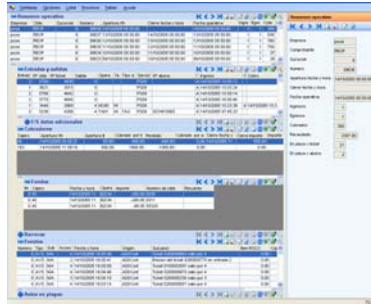

# Administrative - Back office

*Versatile tool for the efficient management of parking*

- Designed for the quick and easy management of monthly clients
- The system is designed to be able to charge monthly payments with a credit card
- Manage the information online, i.e. send and receive information, updates on client information, tariffs, etc.
- It has all the necessary lists to control parking collections and control access of users
- Easy management of updates of VAT charges and tariff changes
- User login, creation and modification of entries