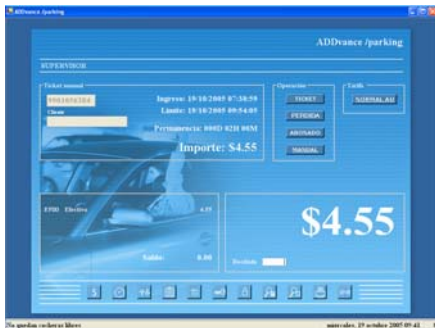

# Kwarp Park

THE PARKING SOLUTION YOU WERE LOOKING FOR WITH THE ROBUST ENGINE OF THE SQL DATABASE

*The automated parking control is an essential tool for the management of modern companies*

## Till / POS

- With an interesting versatility concerning the operator's management of consultations needed to offer the client an immediate response. Fast and easy response whether it's a consultation regarding a ticket or monthly payment.
- Easy till management with in-